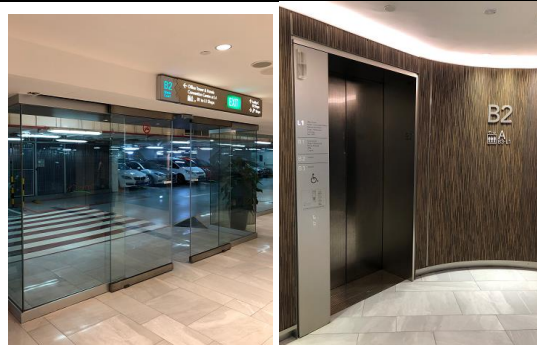

Swissotel The Stamford

1. Enter Swissotel The Stamford lobby via Beach Road.
2. Alight at vehicle drop off point at Swissotel The Stamford driveway (no parking allowed).

Parking at Raffles City Shopping Centre Carpark

1. Enter carpark (shopping Mall) and recommended parking area (Green/ Blue Zones) nearest to lift landing.

MRT

1. Enter Raffles City Shopping Centre
2. Walk past Lush and keep right at the first junction
3. Walk towards the Rolex shop located opposite you and continue down till the end of the walkway
4. Turn right to enter Swissotel the Stamford
5. Take 3 flights of escalators up to level 4 and you will arrive at the Raffles City Convention Centre (Level 4).

Directions from the Carpark

1. Park at the Blue Zone (B2 or B3) when you enter the carpark as it is nearer to the Convention Centre

2. Enter to the lift landing and take the lift to Level 1

3. You will see the shop *Cortina Watch* when you exit the lift. Turn left and follow the signage to Swissotel the Stamford

4. Enter Swissotel the Stamford and take the escalator up 3 flights of stairs to level 4, Raffles City Convention Centre