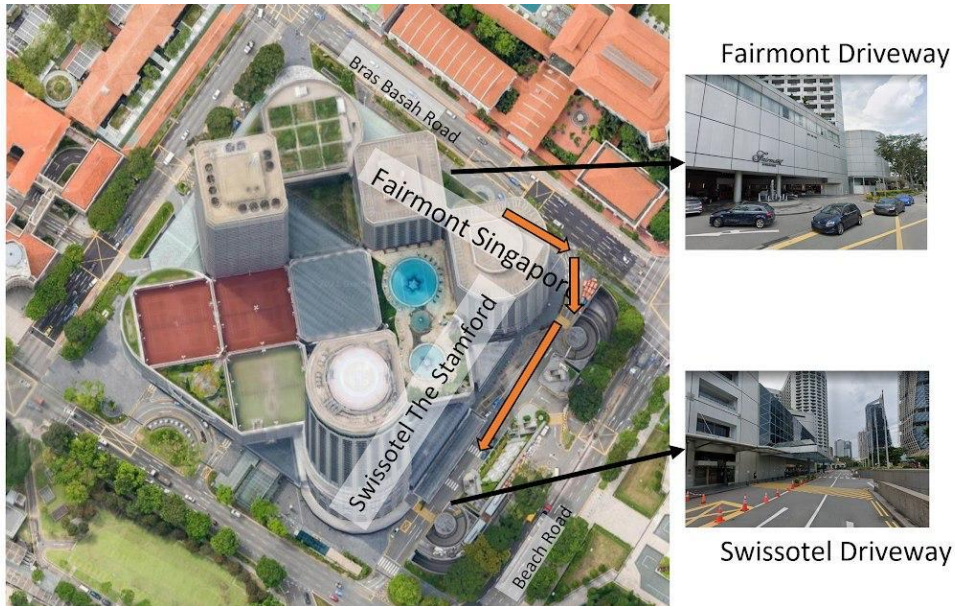

Directional instructions

Taxi/Grab

Fairmont Singapore

1. Enter Fairmont lobby via Bras Basah Road.
2. Alight at vehicle drop off point at Fairmont Singapore driveway (no parking allowed).
3. Take lift to level 4 and you will arrive at Raffles City Convention Centre.

Swissotel The Stamford

1. Enter Swissotel The Stamford lobby via Beach Road.
2. Alight at vehicle drop off point at Swissotel The Stamford driveway (no parking allowed).

Parking at Raffles City Shopping Centre Carpark

1. Enter carpark (shopping Mall) and recommended parking area (Green/ Blue Zones) nearest to lift landing.

MRT

1. Enter Raffles City Shopping Centre
2. Walk past Lush and keep right at the first junction
3. Walk towards the Rolex shop located opposite you and continue down till the end of the walkway
4. Turn right to enter Swissotel the Stamford
5. Take 3 flights of escalators up to level 4 and you will arrive at the Raffles City Convention Centre (Level 4).

Directions from the Carpark

1. Park at the Blue Zone (B2 or B3) when you enter the carpark as it is nearer to the Convention Centre

2. Enter to the lift landing and take the lift to Level 1

3. You will see the shop *Cortina Watch* when you exit the lift. Turn left and follow the signage to Swissotel the Stamford